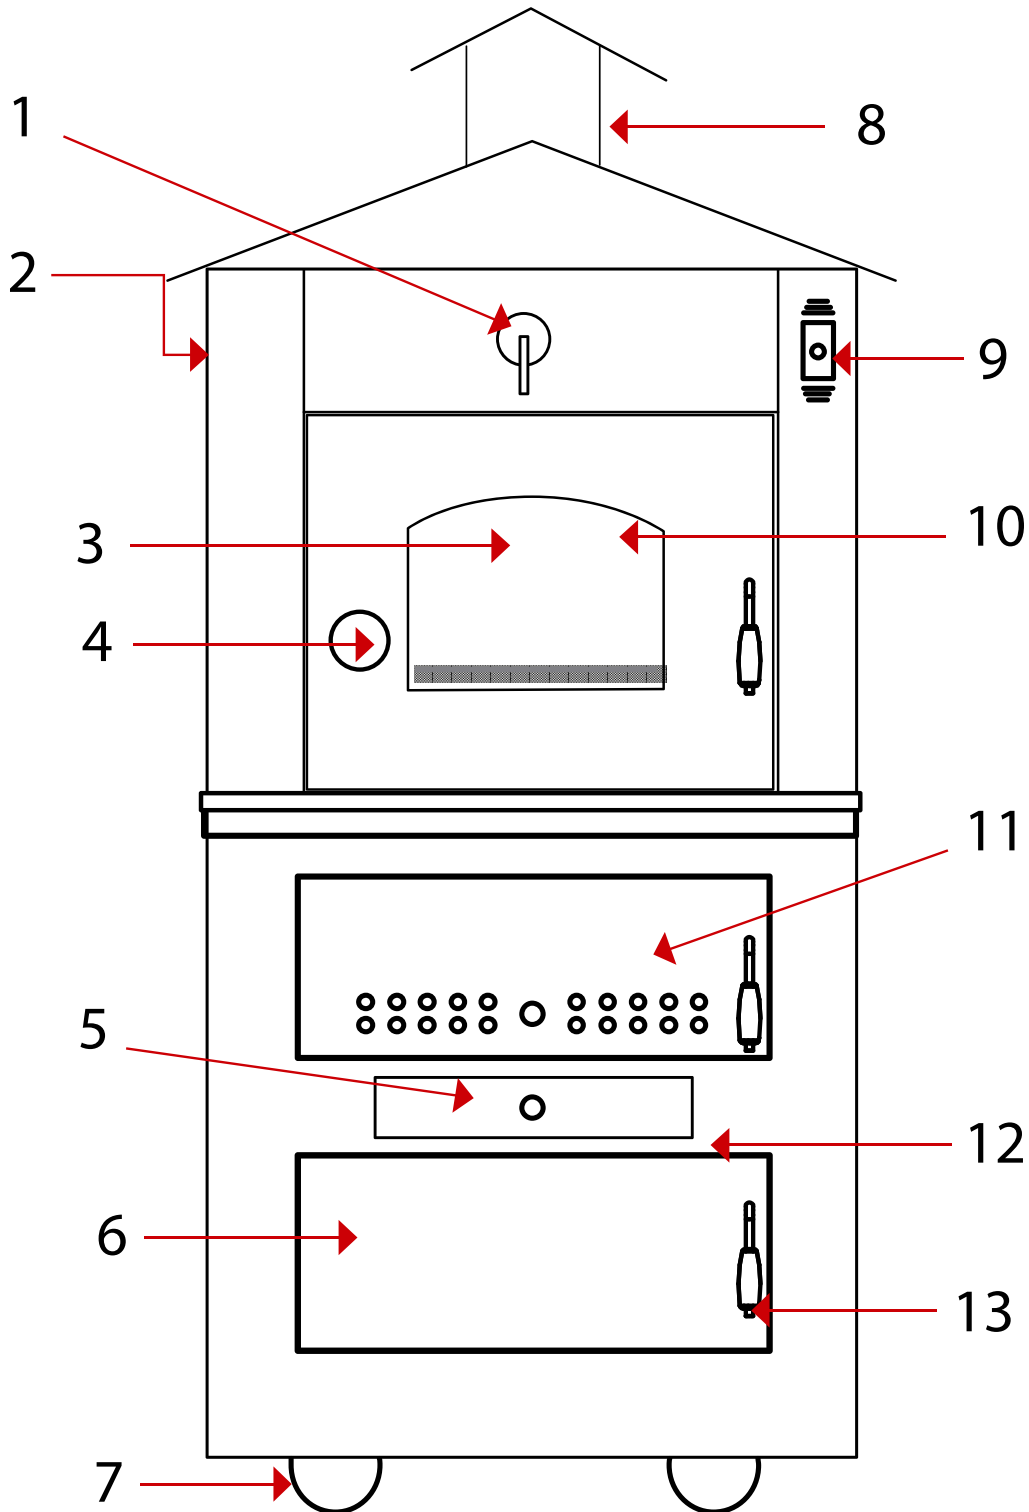

Parts Breakdown

Model WO-IT-0435-S 43648

Parts Breakdown

Model WO-IT-0435-S 43648

Item No.	Description	Position	Item No.	Description	Position	Item No.	Description	Position
62998	Valve for 43648	1	63001	Ash Drawer for 43648	5	63002	Combustion Chamber Door for 43648	11
41675	Transformer 105V/110V for 43648	2	63005	Plate Warmer Compartment Door for 43648	6	63003	Grate for 43648	12
41678	Light Bulb 12V for 43648	2	63006	Swivel Casters for 43648	7	41677	Handle for 43648	13
41679	Complete Lamp Socket for 43648	2	62999	12cm Flue for 43648	8	41721	Original Metal Tag for 43648	
63000	Cooking Chamber Door Glass for 43648	3	41680	Switch for 43648	9	41722	Open Close Metal Damper for 43648	
41676	Pyrometer with Fahrenheit Degrees for 43648	4	63004	Cooking Chamber Door for 43648	10	41672	Refractory Floor 42x39x3.5cm for 43648	